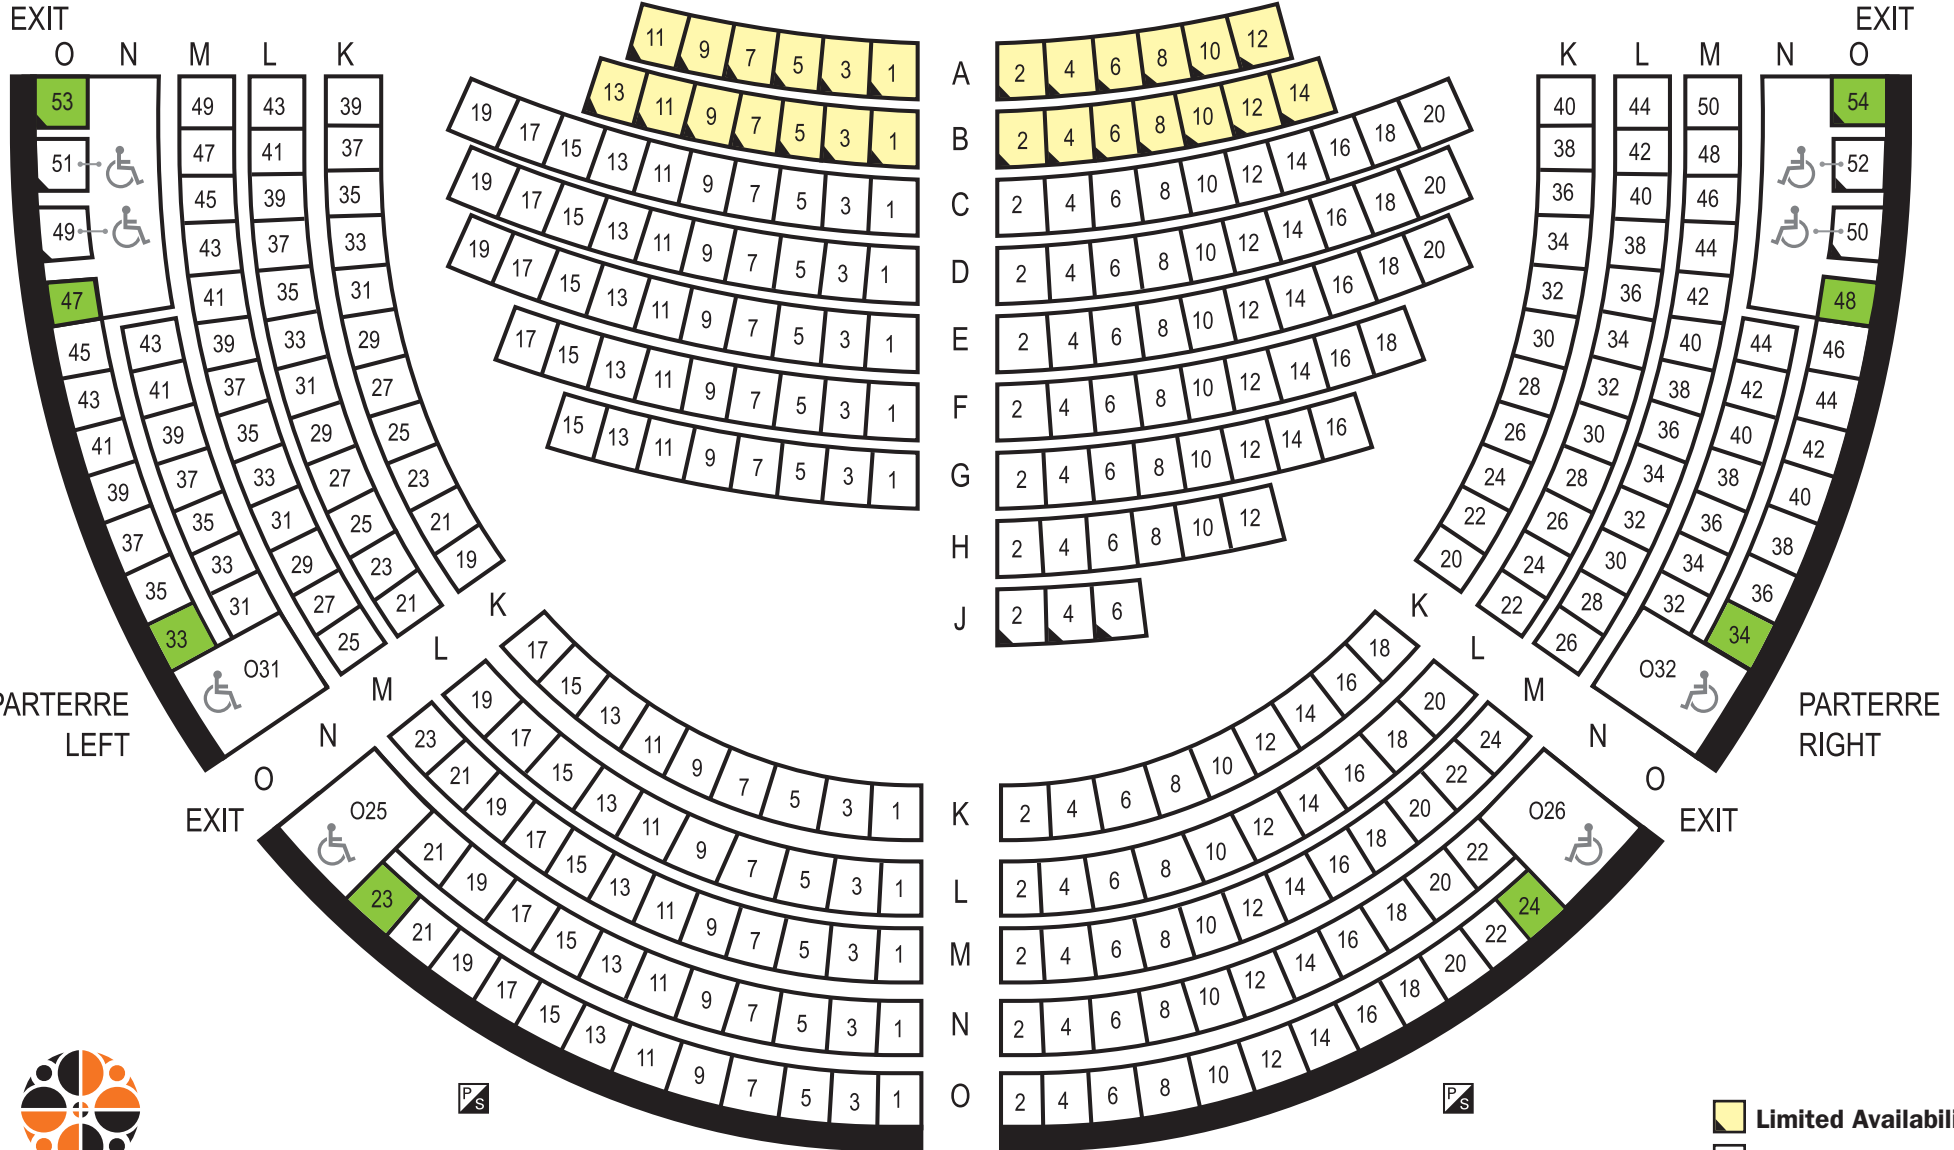

Ground Floor

STAGE

ORCHESTRA LEFT

ORCHESTRA RIGHT

-  Limited Availability
-  Removable seat
-  Companion seat
-  Fire pull station

EXIT

EXIT